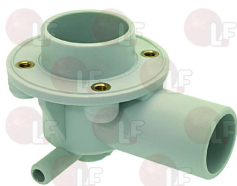

3243533 UPPER WASH ARM ASSEMBLY SUPPORT

for Dishwasher (AFI) A600
for Dishwasher (EUROSYSTEM) PRO400
for Dishwasher (HILTA) S41 - S42
for Dishwasher (IME OMNIWASH) 4Q82
for Dishwasher (NOSEM) C5000 - C5010 - C5020
NC501
for Dishwasher (NUOVA SIMONELLI) KIARA6
for Dishwasher (SAB ITALIA) C50H
for Dishwasher (SO.WE.BO.) 824
for Dishwasher (SOTAL) F600
for Dishwasher (STORME) LT500
for Dishwasher (UNIC) A410E
for Glasswasher/Cupwasher (NOSEM) NR101
for Glasswasher/Cupwasher (SO.WE.BO.) ONECQ
ONECT