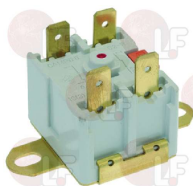

Thermostats

3744070 SAFETY THERMOSTAT FOR TANK 85°C

4 contacts 16A 250V
for Dishwasher hood type (AFI) A1000L
for Dishwasher hood type (EUROSYSTEM) PRO600
for Dishwasher hood type (HILTA) W13 - W15
for Dishwasher hood type (IME OMNIWASH) SEI2P SEI2PS
for Dishwasher hood type (NOSEM) K601 - K602
for Dishwasher hood type (NUOVA SIMONELLI) LTM1500 LTM1600
for Dishwasher hood type (SAB ITALIA) K5.1P
for Dishwasher hood type (SO.WE.BO.) 6.1P - 6.2P
for Dishwasher hood type (SOTAL) C1300
for Dishwasher hood type (STORME) L501 - L502
for Dishwasher hood type (UNIC) A61