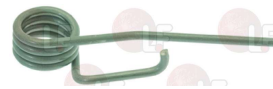

3053318 DOOR SPRING RH

for Dishwasher (SO.WE.BO.) 601 - 701
for Glasswasher/Cupwasher (AFI) A35
for Glasswasher/Cupwasher (EUROSYSTEM) PRO100
for Glasswasher/Cupwasher (HILTA) RB10 - SB10
for Glasswasher/Cupwasher (IME OMNIWASH) JA35
JA36 - JOLLYA - UNO
for Glasswasher/Cupwasher (NOSEM) C2010L - NC201
R1010L
for Glasswasher/Cupwasher (NUOVA SIMONELLI) KIARA1
for Glasswasher/Cupwasher (SO.WE.BO.) 600 - 631
661 - 691
for Glasswasher/Cupwasher (SOTAL) EC195 - ER195
for Glasswasher/Cupwasher (STORME) SM350
for Glasswasher/Cupwasher (UNIC) A10J - A11J