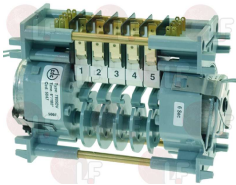

3322260 PROGRAMMER 7805DV 5 CAMS

50Hz - without pin
1°cycle 6" - 2°cycle 180"
for Dishwasher (IME OMNIWASH) GL1040 - GL1240
SEI1PCQ
for Dishwasher (SAB ITALIA) K1.5P
for Dishwasher (UNIC) A61A
for Dishwasher hood type (AFI) A1000L
for Dishwasher hood type (HILTA) W13
for Dishwasher hood type (NOSEM) K601
for Dishwasher hood type (NUOVA SIMONELLI) LTM1500
for Dishwasher hood type (SO.WE.BO.) 6.1P
for Dishwasher hood type (STORME) L501