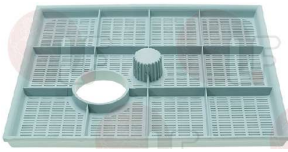

Suitable for:

AFI

Suitable for:

Filters

3160321 FILTER 230x200 mm

for Dishwasher (AFI) A600
for Dishwasher (EUROSYSTEM) PRO400
for Dishwasher (HILTA) S41 - S42
for Dishwasher (IME OMNIWASH) 4Q82
for Dishwasher (NOSEM) C5000 - C5010 - C5020
NC501
for Dishwasher (NUOVA SIMONELLI) KIARA6
for Dishwasher (SAB ITALIA) C50H
for Dishwasher (SO.WE.BO.) 824
for Dishwasher (SOTAL) F600ECO
for Dishwasher (STORME) LT500M - LT500T
for Dishwasher (UNIC) A410E