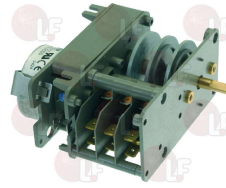

3322261 PROGRAMMER P265 3 CAMS

cycle 4 minutes
230V 50/60Hz
counter-clockwise rotation
D-shaped pin $\varnothing$ 6x4.6 mm
for Dishwasher (NUOVA SIMONELLI) KIARA6CF
for Dishwasher (SAB ITALIA) C50H
for Dishwasher (SO.WE.BO.) 1342 - 701 - 752 - 824
for Dishwasher (STORME) LT500T
for Glasswasher/Cupwasher (AFI) A35Z2
for Glasswasher/Cupwasher (IME OMNIWASH) DUE - UNO
for Glasswasher/Cupwasher (SOTAL) C230